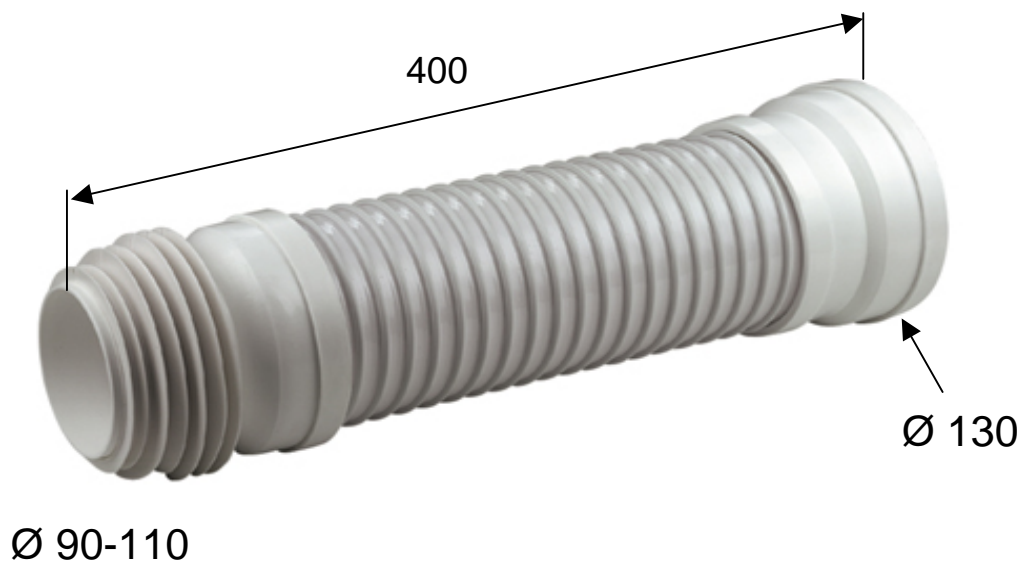

ART. COD. 945 C

MATERIALE / MATERIAL

PVC CON SPIRALE IN NYLON
PVC WITH NYLON SPIRAL